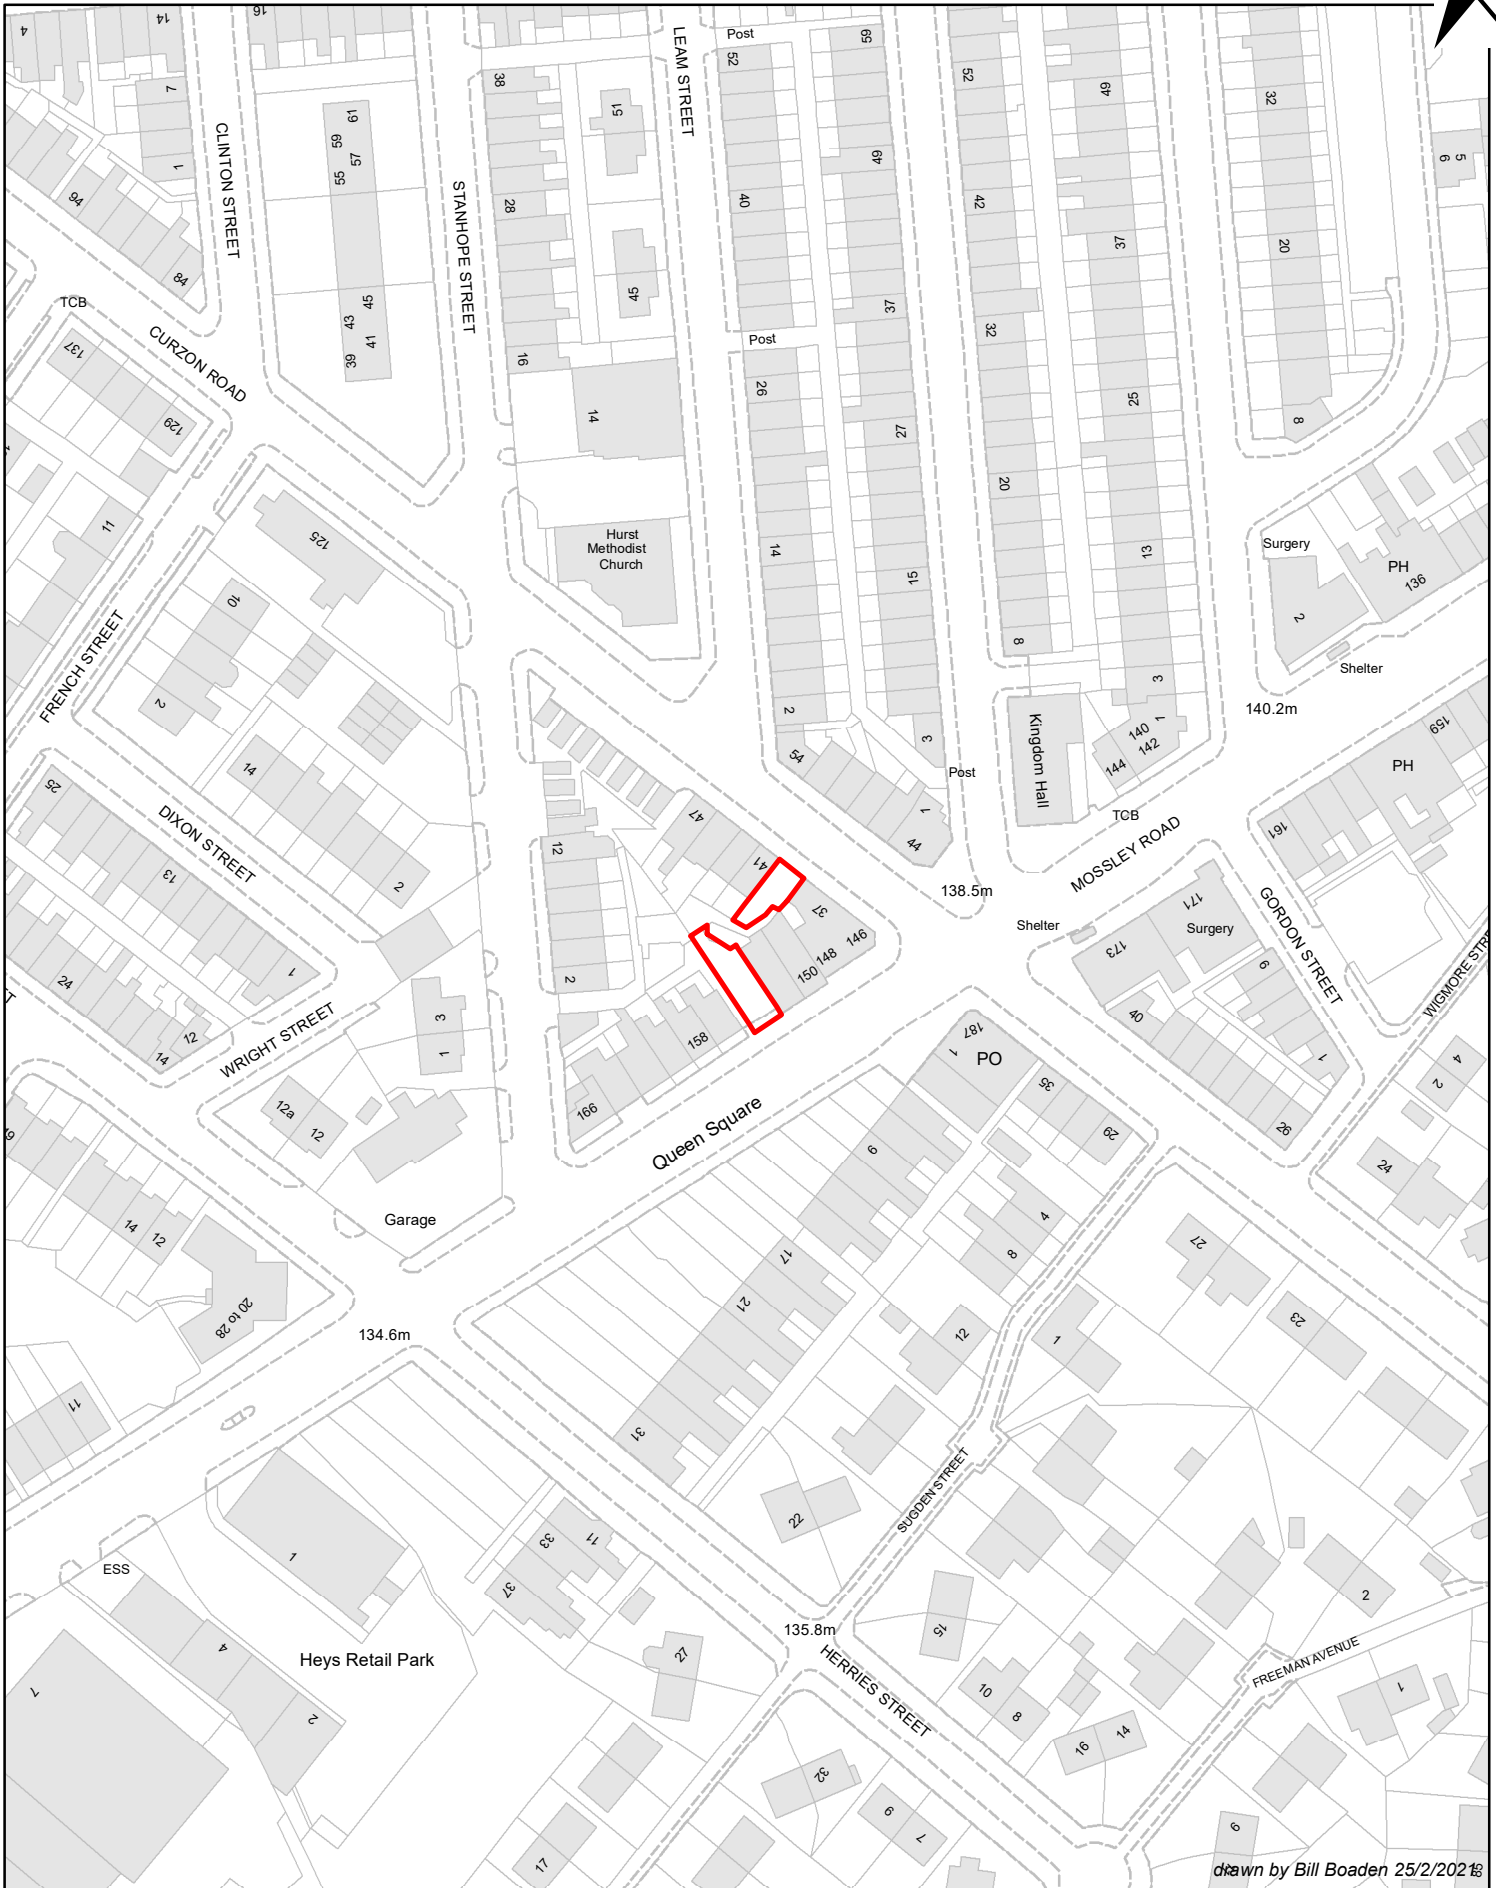

# Site of 154 Mossley Road & 39 Curzon Road Ashton-under-Lyne

Area: 146 sq metres

1:1,250

© Crown copyright and database rights 2021  
Ordnance Survey 100022697

**SJ9499NE**

Estates  
PO Box 317  
Ashton-under-Lyne  
OL6 0GS